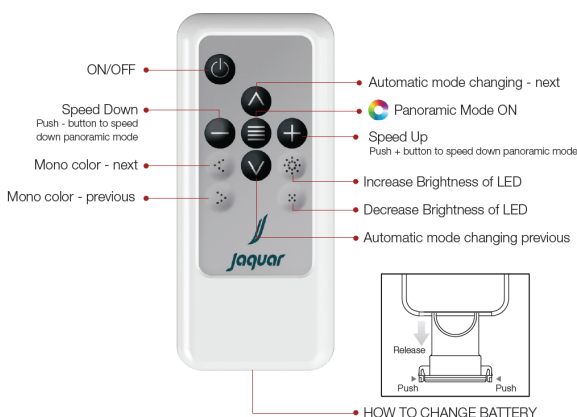

REMOTE CONTROL

LED POWER SUPPLY

• **CHROMO THERAPY (RGB)** •
LED x 0.23W with 12V Power Supply (SMPS) including Controller, connecting to AC 100-240V, 50-60Hz

• **COLOR VARIATION** •

Mono Color (RGB)

Chromo Therapy

LED On / Off

Switch Sensor by Remote Control